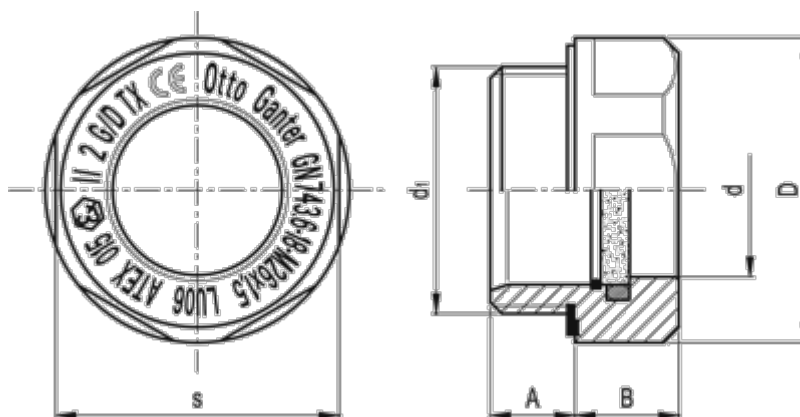

# Data Sheet

Article number: 20675526

Description: E+G

Oil level indicator GN 743.6-14-G1/2

## Measures

A = 8.5

B = 9

D = 26

d = 14

d1 = G 1/2

s = 23